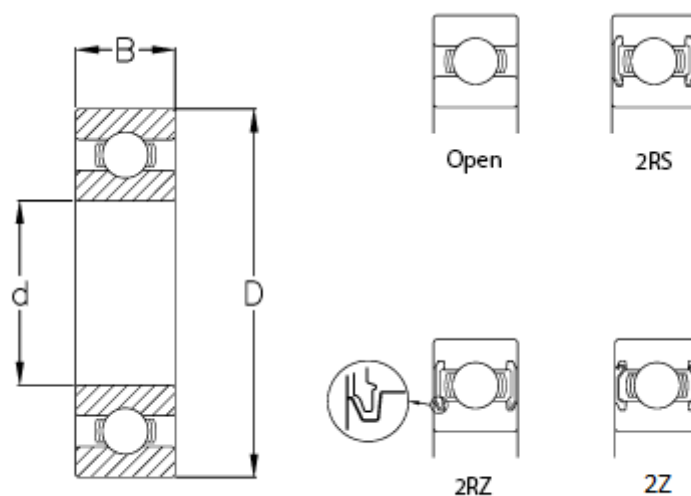

Data Sheet

Article number: 57960215006501

Description: CeramicSpeed hybrid bearing Insulate sealed
6330-CSB

Measures

B	= 65
Ball grade	= 20
C (KN)	= 280
C0	= 290
d	= 150
D	= 320
Max rpm.	= 3200
Type	= 6330